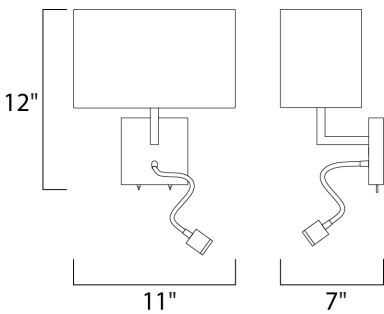

MEASUREMENTS

DIMENSION : 11" W x 21" H x 7" Ext
 MAX OAH : 4.5" W
 HANGING WEIGHT : 1.94 lb

LAMPING

INPUT VOLTAGE : 120V
 LUMENS : 685 Rated
 BULB : 2 x 9+1W LED GU24 + PCB , 10W Total
 BULB INCLUDED : (Included)
 DIMMABLE : Electronic Low Voltage (ELV)
 CRI : 90+ CRI
 COLOR_TEMP : 3000K