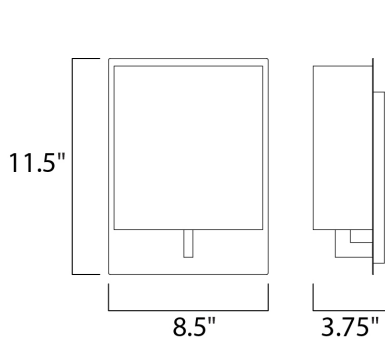

MEASUREMENTS

DIMENSION : 8.5" W x 11.5" H x 3.75" Ext
 MAX OAH : 6.6" W x 9" H
 HANGING WEIGHT : 3.73 lb

LAMPING

INPUT VOLTAGE : 120V
 LUMENS : 800 Rated
 BULB : 1 x 9W LED GU24 , 9W Total
 BULB INCLUDED : (Included)
 DIMMABLE : Electronic Low Voltage (ELV)
 CRI : 90+ CRI
 COLOR_TEMP : 3000K