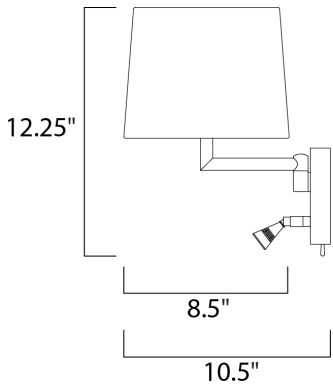

MEASUREMENTS

DIMENSION : 8.5" W x 12.25" H x 10.5" Ext
 MAX OAH : 4.5" W x 5" H
 HANGING WEIGHT : 2.05 lb

LAMPING

INPUT VOLTAGE : 120V
 LUMENS : 685 Rated
 BULB : 2 x 10W LED GU24 + PCB , 10W Total
 BULB INCLUDED : (Included)
 DIMMABLE : Electronic Low Voltage (ELV)
 CRI : 80+ CRI
 COLOR_TEMP : 3000K