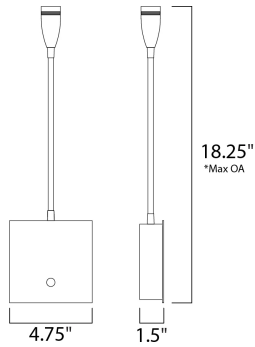

\*max overall height

**MEASUREMENTS**

DIMENSION : 3.75" W x 17.75" H x 1.5" Ext  
 MAX OAH : 17.75" OAH x 4.3" W x 4.3" H  
 HANGING WEIGHT : 1.21 lb

**LAMPING**

INPUT VOLTAGE : 120V  
 LUMENS : 145 Rated  
 BULB : 1 x 3W LED PCB Integrated , 3W Total  
 BULB INCLUDED : (Integrated)  
 DIMMABLE : No  
 CRI : 80+ CRI  
 COLOR\_TEMP : 3000K  
 LIGHTING\_DIRECTION : Directional