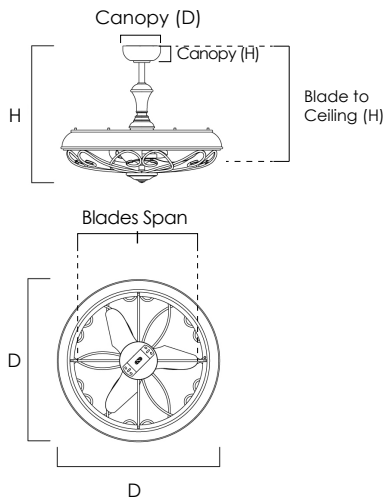

AIRFLOW

SPEEDS	: 6
AIRFLOW CFM	: 5057
ELECTRICITY USE	: 31.90W
AIRFLOW EFFICIENCY:	158.2

FINISHES OPTIONS:

Driftwood / Iron Ore (DWIO)

MATERIAL:

Steel
Polypropylene Fan Blades
Polyresin
Aluminum

INCLUDES

- Wall Mountable Remote Control
- 1 x 13.375" Downrod

DOWNROD OPTIONS

- 18" (FRD0118OI)
- 24" (FRD0124OI)
- 30" (FRD0130OI)
- 36" (FRD0136OI)

RATINGS:

ETL cETL
Damp Location
Title 20

ADDITIONAL:

RATED LIFE: 35,000 Hours
OPERATING TEMP: -20° C (-4°), 40° C (104°F)
LIGHTING DIRECTION: Down