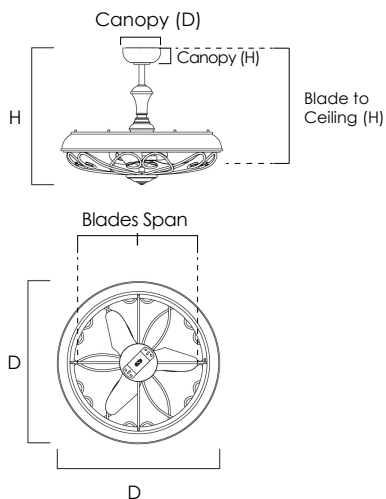

MEASUREMENTS

DIMENSIONS : 30.25"D x 25.75"H
CANOPY : 7"D x 2.75"H
HANGING WEIGHT : 36.63 lb
BLADE : 3 Blades with 22" span
BLADE PITCH : Varying
BLADE TO CEILING : 17.25"H

LAMPING

INPUT VOLTAGE : 120V
LUMENS : 3936 Rated (2000 Del.)
BULBS : 46W PCB LED (Integrated)
DIMMABLE : Yes
CRI : 80+
COLOR TEMP : 3000K
MOTOR TYPE : DC Motor

AIRFLOW

SPEEDS : 6
AIRFLOW CFM : 5057
ELECTRICITY USE : 31.90W
AIRFLOW EFFICIENCY: 158.5

FINISHES OPTIONS:

Driftwood / Iron Ore (DWIO)

MATERIAL:

Steel
Polypropylene Fan Blades
Polyresin
Aluminum

INCLUDES

- Wall Mountable Remote Control
- 1 x 13.375" Downrod