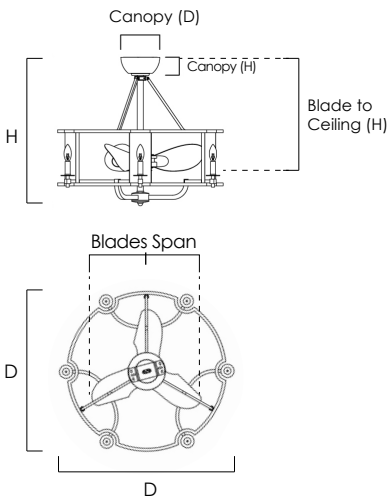

AIRFLOW

SPEEDS : 6
AIRFLOW CFM : 5057
ELECTRICITY USE : 31.90W
AIRFLOW EFFICIENCY: 158.5

FINISHES OPTIONS:

Chestnut Bronze/Gold (CHBGLD)

MATERIAL:

Steel
Polypropelene Fan Blades

INCLUDES

- Wall Mountable Remote Control
- 1 x 13.375" Downrod

DOWNROD OPTIONS

- 18" (FRD0118CHB)
- 24" (FRD0124CHB)
- 30" (FRD0130CHB)
- 36" (FRD0136CHB)

RATINGS:

ETL cETL
Damp Location
Title 20

ADDITIONAL:

RATED LIFE: 20,000 Hours
OPERATING TEMP: -20° C (-4°), 40° C (104°F)