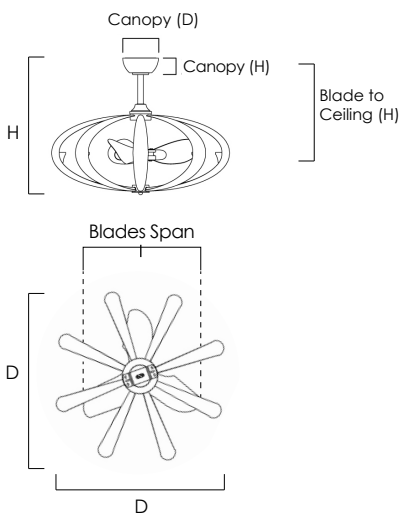

ACCESSORIES (Sold Separately)

FCT6000WT

Fandelier Wall Control

PRODUCT DESCRIPTION

Modern, yet warm the Ambience Fandelier is finished in a dark bronze exterior and gold paint softly illuminated on the inside. Three uniquely shaped blades silently circulate the air at any of the six adjustable speeds in any indoor or outdoor space. Eight LEDs are nestled within the contoured arms to veil the fan with their glow. A warm and inviting ambience is just what the Ambience Fandelier delivers.

MEASUREMENTS

DIMENSIONS : 33.5"D x 25.75"H
CANOPY : 6.75"D x 2.75"H
HANGING WEIGHT : 31.24 lb
BLADE : 3 Blades with 22"span
BLADE PITCH : Varying
BLADE TO CEILING : 15.25"H

LAMPING

INPUT VOLTAGE : 120V
LUMENS : 5760
BULB : (8) 8W PCB LED (Integrated), 64W Total
DIMMABLE : Yes
CRI : 80+
COLOR TEMP : 3000K
MOTOR TYPE : DC Motor