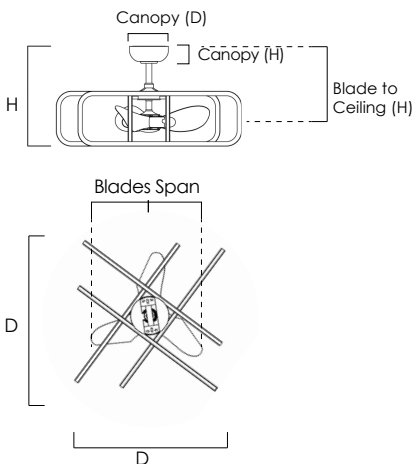

AIRFLOW

SPEEDS : 6
AIRFLOW CFM : 5057
ELECTRICITY USE : 31.90W
AIRFLOW EFFICIENCY: 158.5

FINISHES OPTIONS:

Satin Nickel (SN)

MATERIAL:

Steel
Aluminum
Polypropelene Fan Blades

INCLUDES

- Wall Mountable Remote Control
- 1 x 8" Downrod

DOWNROD OPTIONS

- 18" (FRD0118SN)
- 24" (FRD0124SN)
- 30" (FRD0130SN)
- 36" (FRD0136SN)

RATINGS:

ETL cETL
Dry Location
Title 20

ADDITIONAL:

RATED LIFE: 35,000 Hours
OPERATING TEMP: -20° C (-4°), 40° C (104° F)
LIGHTING DIRECTION: Up