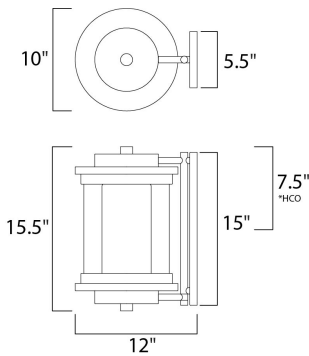

PRODUCT DESCRIPTION

MEASUREMENTS

DIMENSION : 10" W x 15.5" H x 12" Ext
BACK PLATE : 5.5" W x 15" H x 7.5" HCO
HANGING WEIGHT : 11 lb

LAMPING

INPUT VOLTAGE : 120V
LUMENS : 0 Rated
BULB : 1 x 60W Incandescent E26 Medium , 60W Total
BULB INCLUDED : (Not Included)
DIMMABLE : Yes

FINISHES OPTION

Anthracite

GLASS

Clear and Frosted CLFT

MATERIAL

Aluminum

RATINGS

cETLus
Wet Location

ADDITIONAL

OPERATING TEMPERATURE:
-20°C (-4°F), 40°C (104°F)

Always consult a qualified electrician before installing any lighting product.