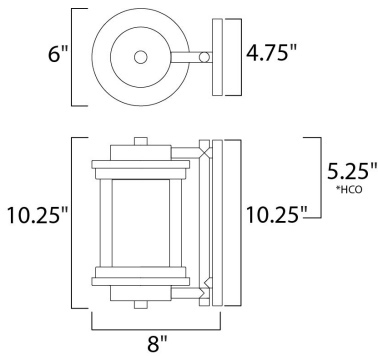

PRODUCT DESCRIPTION

MEASUREMENTS

- DIMENSION : 6" W x 10.25" H x 8" Ext
- BACK PLATE : 4.75" W x 10.25" H x 5.25" HCO
- HANGING WEIGHT : 4.1 lb

LAMPING

- INPUT VOLTAGE : 120V
- LUMENS : 0 Rated
- BULB : 1 x 60W Incandescent E26 Medium , 60W Total
- BULB INCLUDED : (Not Included)
- DIMMABLE : Yes

FINISHES OPTION

- Anthracite

GLASS

Clear and Frosted CLFT

MATERIAL

Aluminum

RATINGS

cETLus
Wet Location

ADDITIONAL

OPERATING TEMPERATURE:
-20°C (-4°F), 40°C (104°F)

Always consult a qualified electrician before installing any lighting product.