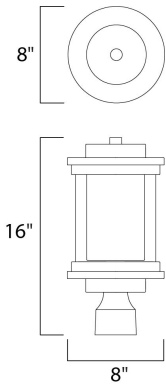

**PRODUCT DESCRIPTION**

**MEASUREMENTS**

DIMENSION : 8" L x 8" W x 16" H  
 HANGING WEIGHT : 5.89 lb

**LAMPING**

INPUT VOLTAGE : 120V  
 LUMENS : 0 Rated  
 BULB : 1 x 60W Incandescent E26 Medium , 60W Total  
 BULB INCLUDED : (Not Included)  
 DIMMABLE : Yes