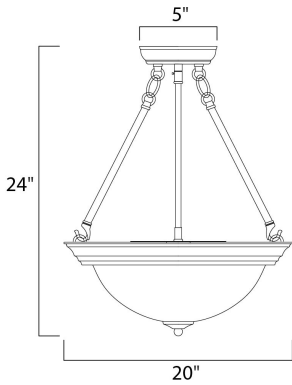

MEASUREMENTS

DIMENSION : 20" W x 24" H
 HANGING WEIGHT : 11.24 lb

LAMPING

LUMENS : 3,450 Rated
 BULB : 3 x 100W Incandescent MB , 0W Total
 BULB INCLUDED : (Not Included)
 DIMMABLE : Yes
 COLOR_TEMP : 2700K