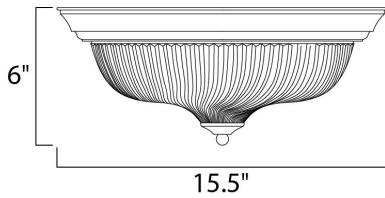

MEASUREMENTS

DIMENSION : 15.5" W x 6" H
 HANGING WEIGHT : 4.74 lb

LAMPING

INPUT VOLTAGE : 120V
 LUMENS : 2,016 Rated
 BULB : 3 x 60W Incandescent E26 Medium , 180W Total
 BULB INCLUDED : (Not Included)
 DIMMABLE : Yes
 COLOR_TEMP : 2700K