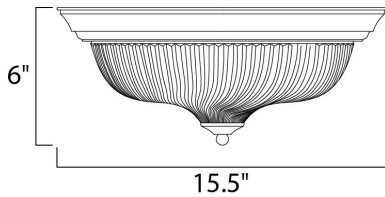

**MEASUREMENTS**

DIMENSION : 15.5" W x 6" H  
 HANGING WEIGHT : 4.74 lb

**LAMPING**

LUMENS : 2,016 Rated  
 BULB : 3 x 60W Incandescent MB , 0W Total  
 BULB INCLUDED : (Not Included)  
 DIMMABLE : Yes  
 COLOR\_TEMP : 2700K