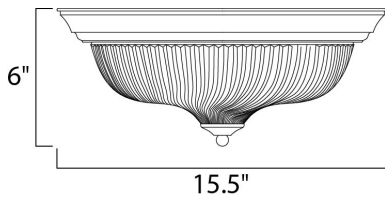

MEASUREMENTS

DIMENSION : 15.5" W x 6" H
 HANGING WEIGHT : 4.74 lb

LAMPING

LUMENS : 2,016 Rated
 BULB : 3 x 60W Incandescent E26 Medium , 180W Total
 BULB INCLUDED : (Not Included)
 DIMMABLE : Yes
 COLOR_TEMP : 2700K