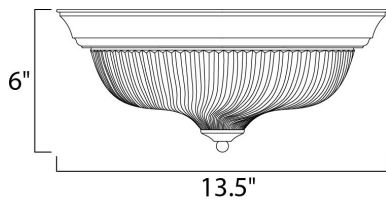

MEASUREMENTS

DIMENSION : 13.5" W x 6" H
 HANGING WEIGHT : 2.65 lb

LAMPING

INPUT VOLTAGE : 120V
 LUMENS : 1,344 Rated
 BULB : 2 x 60W Incandescent MB , 120W Total
 BULB INCLUDED : (Not Included)
 DIMMABLE : Standard
 COLOR_TEMP : 2700K