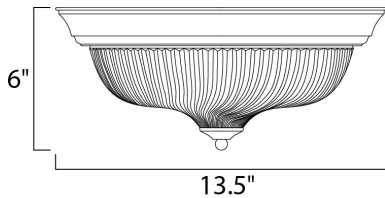

MEASUREMENTS

DIMENSION : 13.5" W x 6" H
 HANGING WEIGHT : 3.31 lb

LAMPING

LUMENS : 1,344 Rated
 BULB : 2 x 60W Incandescent MB , 120W Total
 BULB INCLUDED : (Not Included)
 DIMMABLE :
 COLOR_TEMP : 2700K