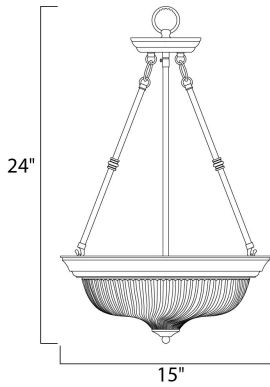

**MEASUREMENTS**

DIMENSION : 15" W x 24" H  
 HANGING WEIGHT : 6.17 lb

**LAMPING**

INPUT VOLTAGE : 120V  
 LUMENS : 3,450 Rated  
 BULB : 3 x 100W Incandescent MB , 300W Total  
 BULB INCLUDED : (Not Included)  
 DIMMABLE : Standard  
 COLOR\_TEMP : 2700K