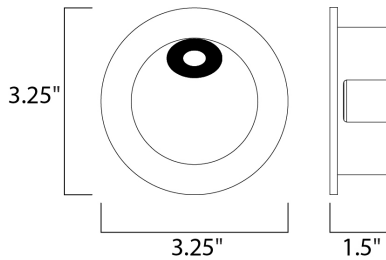

MEASUREMENTS

DIMENSION : 3.25" W x 3.25" H x 1.5" Ext
 HANGING WEIGHT : 0.44 lb

LAMPING

INPUT VOLTAGE : 120V
 LUMENS : 180 Rated (71 Del.)
 BULB : 1 x 2W LED PCB Integrated , 2W Total
 BULB INCLUDED : (Integrated)
 DIMMABLE : Triac CL
 CRI : 80+ CRI
 COLOR_TEMP : 3000K

FINISHES OPTION

-  Bronze
-  Brushed Aluminum
-  White

MATERIAL

Die Cast Aluminum

RATINGS

Wet Location

ADDITIONAL

RATED LIFE 35000 Hours
 OPERATING TEMPERATURE:
 -20°C (-4°F), 40°C (104°F)