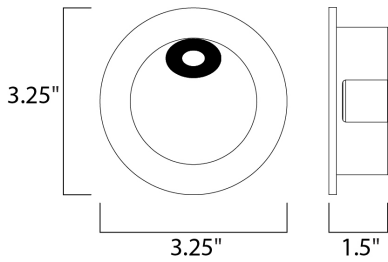

**MEASUREMENTS**

DIMENSION : 3.25" W x 3.25" H x 1.5" Ext  
 HANGING WEIGHT : 0.44 lb

**LAMPING**

INPUT VOLTAGE : 120V  
 LUMENS : 180 Rated (71 Del.)  
 BULB : 1 x 2W LED PCB Integrated , 2W Total  
 BULB INCLUDED : (Integrated)  
 DIMMABLE : Triac CL  
 CRI : 80+ CRI  
 COLOR\_TEMP : 3000K