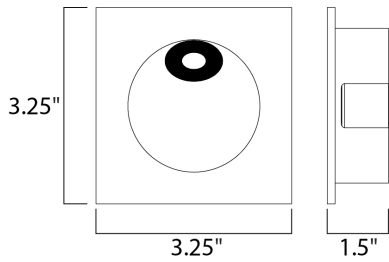

MEASUREMENTS

DIMENSION : 3.25" W x 3.25" H x 1.5" Ext
 HANGING WEIGHT : 0.44 lb

LAMPING

INPUT VOLTAGE : 120V
 LUMENS : 180 Rated (71 Del.)
 BULB : 1 x 2W LED PCB Integrated , 2W Total
 BULB INCLUDED : (Integrated)
 DIMMABLE : Triac CL
 CRI : 80+ CRI
 COLOR_TEMP : 3000K