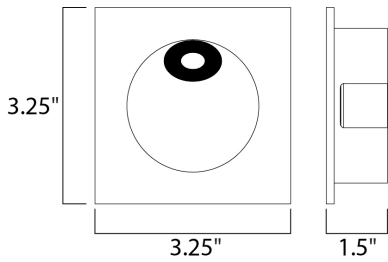

**MEASUREMENTS**

DIMENSION : 3.25" W x 3.25" H x 1.5" Ext  
 HANGING WEIGHT : 0.44 lb

**LAMPING**

INPUT VOLTAGE : 120V  
 LUMENS : 180 Rated (71 Del.)  
 BULB : 1 x 2W LED PCB Integrated , 2W Total  
 BULB INCLUDED : (Integrated)  
 DIMMABLE : Triac CL  
 CRI : 80+ CRI  
 COLOR\_TEMP : 3000K