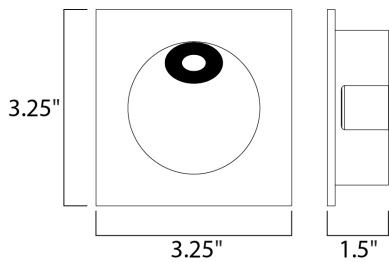

PRODUCT DESCRIPTION

Step and pathway lighting suitable for interior or exterior application. Designed to install into a single gang box and is line voltage so additional transformers are not needed. Available in Aluminum, White, Black, or Bronze and both horizontal wide beam or vertical narrow beam spread.

MEASUREMENTS

DIMENSION : 3.25" W x 3.25" H x 1.5" Ext
 HANGING WEIGHT : 0.44 lb

LAMPING

INPUT VOLTAGE : 120V
 LUMENS : 180 Rated (71 Del.)
 BULB : 1 x 2W LED PCB Integrated , 2W Total
 BULB INCLUDED : (Integrated)
 DIMMABLE : Triac CL
 CRI : 80+ CRI
 COLOR_TEMP : 3000K