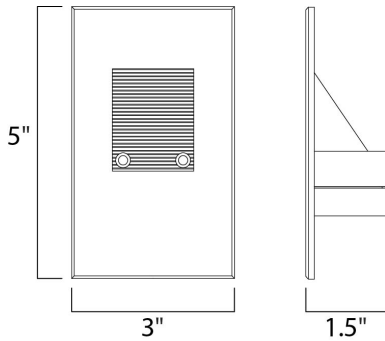

PRODUCT DESCRIPTION

Step and pathway lighting suitable for interior or exterior application. Designed to install into a single gang box and is line voltage so additional transformers are not needed. Available in Aluminum, White, Black, or Bronze and both horizontal wide beam or vertical narrow beam spread.

MEASUREMENTS

DIMENSION : 3" W x 5" H x 1.5" Ext
 HANGING WEIGHT : 0.77 lb

LAMPING

INPUT VOLTAGE : 120V
 LUMENS : 280 Rated (112 Del.)
 BULB : 1 x 4W LED PCB Integrated , 4W Total
 BULB INCLUDED : (Integrated)
 DIMMABLE : No
 CRI : 80+ CRI
 COLOR_TEMP : 3000K
 LIGHTING_DIRECTION : Down