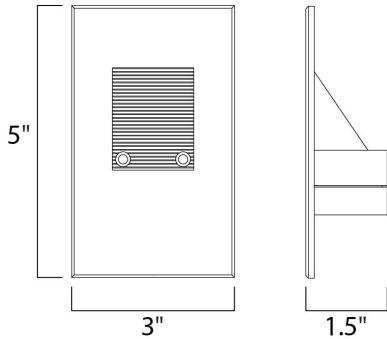

PRODUCT DESCRIPTION

Step and pathway lighting suitable for interior or exterior application. Designed to install into a single gang box and is line voltage so additional transformers are not needed. Available in Aluminum, White, Black, or Bronze and both horizontal wide beam or vertical narrow beam spread.

MEASUREMENTS

DIMENSION : 3" W x 5" H x 1.5" Ext
 MAX OAH : 5" W x 3" H
 HANGING WEIGHT : 0.77 lb

LAMPING

INPUT VOLTAGE : 120V
 LUMENS : 280 Rated (112 Del.)
 BULB : 1 x 4W LED PCB Integrated , 4W Total
 BULB INCLUDED : (Integrated)
 DIMMABLE : No
 CRI : 80+ CRI
 COLOR_TEMP : 3000K
 LIGHTING_DIRECTION : Down