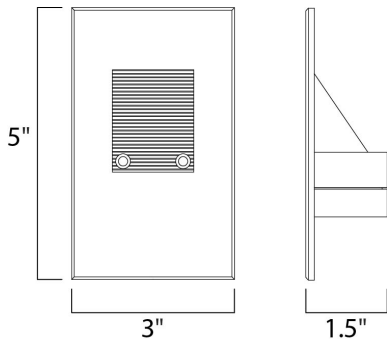

PRODUCT DESCRIPTION

Step and pathway lighting suitable for interior or exterior application. Designed to install into a single gang box and is line voltage so additional transformers are not needed. Available in Aluminum, White, Black, or Bronze and both horizontal wide beam or vertical narrow beam spread.

MEASUREMENTS

DIMENSION : 3" W x 5" H x 1.5" Ext
 MAX OAH : 5" W x 3" H
 HANGING WEIGHT : 0.77 lb

LAMPING

INPUT VOLTAGE : 120V
 LUMENS : 280 Rated (112 Del.)
 BULB : 1 x 4W LED PCB Integrated , 4W Total
 BULB INCLUDED : (Integrated)
 DIMMABLE : No
 CRI : 80+ CRI
 COLOR_TEMP : 3000K
 LIGHTING_DIRECTION : Down