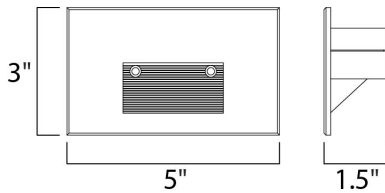

**PRODUCT DESCRIPTION**

Step and pathway lighting suitable for interior or exterior application. Designed to install into a single gang box and is line voltage so additional transformers are not needed. Available in Aluminum, White, Black, or Bronze and both horizontal wide beam or vertical narrow beam spread.

**MEASUREMENTS**

DIMENSION : 5" W x 3" H x 1.5" Ext  
 MAX OAH : 3" W x 5" H  
 HANGING WEIGHT : 0.77 lb

**LAMPING**

INPUT VOLTAGE : 120V  
 LUMENS : 280 Rated (112 Del.)  
 BULB : 1 x 4W LED PCB Integrated , 4W Total  
 BULB INCLUDED : (Integrated)  
 DIMMABLE : No  
 CRI : 80+ CRI  
 COLOR\_TEMP : 3000K  
 LIGHTING\_DIRECTION : Down