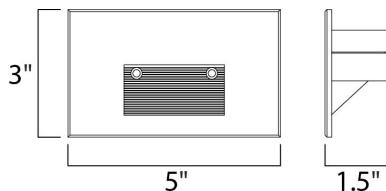

PRODUCT DESCRIPTION

Step and pathway lighting suitable for interior or exterior application. Designed to install into a single gang box and is line voltage so additional transformers are not needed. Available in Aluminum, White, Black, or Bronze and both horizontal wide beam or vertical narrow beam spread.

MEASUREMENTS

DIMENSION : 1.5" L x 5" W x 3" H
 MAX OAH : 3" W x 5" H
 HANGING WEIGHT : 0.77 lb

LAMPING

INPUT VOLTAGE : 120V
 LUMENS : 280 Rated (112 Del.)
 BULB : 1 x 4W LED PCB Integrated , 4W Total
 BULB INCLUDED : (Integrated)
 DIMMABLE : No
 CRI : 80+ CRI
 COLOR_TEMP : 3000K
 LIGHTING_DIRECTION : Down