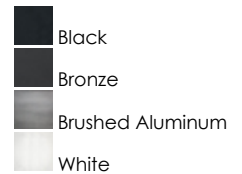

PRODUCT DESCRIPTION

Step and pathway lighting suitable for interior or exterior application. Designed to install into a single gang box and is line voltage so additional transformers are not needed. Available in Aluminum, White, Black, or Bronze and both horizontal wide beam or vertical narrow beam spread.

FINISHES OPTION

MATERIAL

Aluminum

RATINGS

cETLus
 Wet Location
 For Outdoor

ADDITIONAL

INSTALL UP/DOWN: Up
 RATED LIFE 50000 Hours
 OPERATING TEMPERATURE:
 -20°C (-4°F), 40°C (104°F)

Always consult a qualified electrician before installing any lighting product.