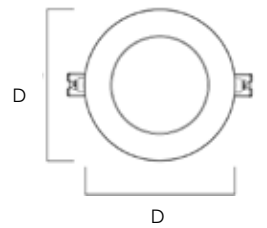

COVE I Recessed Downlight

57794 / 57796

- LED 3000K, CRI 90+
- 4 inch and 6 inch Recessed Can Substitute
- UL Outlet Box fitted on fixture
- Dimmable with Triac Dimmer
- Good for new construction and remodels
- Indirect lighting into cove for soft-even illumination
- IC-Rated for direct contact with insulation
- Damp Location Rated
- Fire Rated
- ETL/cETL

Job Name : _____
 Job Type : _____
 Quantity : _____
 Comments : _____

PRODUCT DESCRIPTION

Maxim's Cove recessed downlight series offers a IC Airtight UL rated Outlet Box that is fitted to the fixture for easy installation without the use of a recessed housing. To reduce glare that is associated with other recessed downlights, the Cove uses an innovative concave lens that directs the light upward and is then reflected back down offering even and abundant illumination. Fire Rated and available in standard 120V, Triac dimming, with Color Temperature of 3000K, and CRI of 90+, the Cove is one of the most versatile downlights in the market.

MEASUREMENTS

MODEL	DIMENSION
57794	4.75"D x 3.25"H
57796	6.75"D x 3.75"H

BP HEIGHT	HCO	HANGING WEIGHT
1.85"H	3.30"	0.55 lb
1.85"H	3.80"	0.77 lb

LAMPING

MODEL	BULB TYPE
57794	9W PCB LED (Integrated)
57796	12W PCB LED (Integrated)

CRI	LUMENS	COL TEMP.	DIMMABLE	INPUT
90+	540	3000K	Triac CL	120V
90+	720	3000K	Triac CL	120V

FINISHES OPTIONS:

White (WT)

MATERIAL:

Aluminum

AVAILABLE SIZES:

4" | 6"

RATINGS: