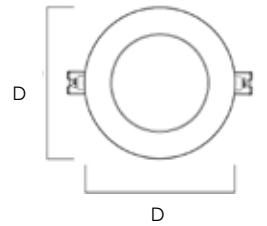

COVE I Recessed Downlight

57794 / 57796

- LED 3000K, CRI 90+
- 4 inch and 6 inch Recessed Can Substitute
- UL Outlet Box fitted on fixture
- Dimmable with Triac Dimmer
- Good for new construction and remodels
- Suitable for closets according to NEC Section 410.8 & 410.16
- Indirect lighting into cove for soft-even illumination
- IC-Rated for direct contact with insulation
- Damp Location Rated
- Fire Rated
- Title 24
- ETL/cETL

Job Name : _____
 Job Type : _____
 Quantity : _____
 Comments : _____

PRODUCT DESCRIPTION

Maxim's Cove recessed downlight series offers an IC Airtight UL rated OutletBox that is fitted to the fixture for easy installation without the use of a recessed housing. To reduce glare that is associated with other recessed downlights, the Cove uses an innovative concave lens that directs the light upward and is then reflected back down offering even and abundant illumination. Fire Rated and available in standard 120V, Triac dimming, with Color Temperature of 3000K, and CRI of 90+, the Cove is one of the most versatile downlights in the market.

MEASUREMENTS

MODEL	DIMENSION
57794	4.75"D x 3.25"H
57796	6.75"D x 3.75"H

BP HEIGHT	HCO	HANGING WEIGHT
1.85"H	3.30"	0.55 lb
1.85"H	3.80"	0.77 lb

LAMPING

MODEL	BULB TYPE	CRI	LUMENS	COL TEMP.	DIMMABLE	INPUT
57794	9W PCB LED (Integrated)	90+	540	3000K	Triac CL	120V
57796	12W PCB LED (Integrated)	90+	720	3000K	Triac CL	120V