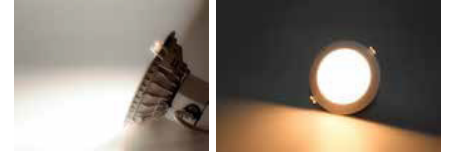

COVE I Recessed Downlight

57794 / 57796

- LED 3000K, CRI 90+
- 4 inch and 6 inch Recessed Can Substitute
- UL Outlet Box fitted on fixture
- Dimmable with Triac Dimmer
- Good for new construction and remodels
- Suitable for closets according to NEC Section 410.8 & 410.16
- Indirect lighting into cove for soft-even illumination
- IC-Rated for direct contact with insulation
- Damp Location Rated
- Fire Rated
- Title 24
- ETL/cETL

Job Name : _____
 Job Type : _____
 Quantity : _____
 Comments : _____

PRODUCT DESCRIPTION

Maxim's Cove recessed downlight series offers an IC Airtight UL rated OutletBox that is fitted to the fixture for easy installation without the use of a recessed housing. To reduce glare that is associated with other recessed downlights, the Cove uses an innovative concave lens that directs the light upward and is then reflected back down offering even and abundant illumination. Fire Rated and available in standard 120V, Triac dimming, with Color Temperature of 3000K, and CRI of 90+, the Cove is one of the most versatile downlights in the market.