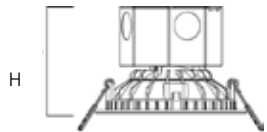

COVE I Recessed Downlight

57794 / 57796

- LED 3000K, CRI 90+
- 4 inch and 6 inch Recessed Can Substitute
- UL Outlet Box fitted on fixture
- Dimmable with Triac Dimmer
- Good for new construction and remodels
- Suitable for closets according to NEC Section 410.8 & 410.16
- Indirect lighting into cove for soft-even illumination
- IC-Rated for direct contact with insulation
- Damp Location Rated
- Fire Rated
- Title 24
- ETL/cETL

MEASUREMENTS

MODEL	DIMENSION
57794	4.75"D x 3.25"H
57796	6.75"D x 3.75"H

BP HEIGHT	HCO	HANGING WEIGHT
1.85"H	3.30"	0.55 lb
1.85"H	3.80"	0.77 lb

LAMPING

MODEL	BULB TYPE	CRI	LUMENS	COL TEMP.	DIMMABLE	INPUT
57794	9W PCB LED (Integrated)	90+	540	3000K	Triac CL	120V
57796	12W PCB LED (Integrated)	90+	720	3000K	Triac CL	120V