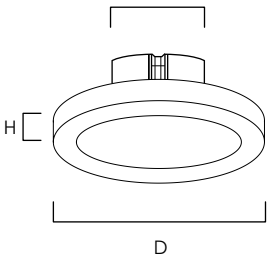

WAFER LED | SURFACE MOUNT

57710 / 57712 / 57714 / 57780 / 57784

- Die Cast Aluminum
- Size options between 5", 7" and 10"
- Ultra thin 0.5" H
- Approved for use in closets and storage spaces
- Suitable for Closets according to NEC Section 410.8 & 410.16
- Available in White (WT), Bronze (BZ), and Satin Nickel (SN)
- Dimmable with Triac and ELV Dimmers
- Easy to install: fits in 3-0 and 4-0 Outlet Box
- Edge-Lit LED Technology
- Suitable for Wet Location, for use on ceilings outdoor and above showers
- ETL/cETL IP65

Job Name : _____
 Job Type : _____
 Quantity : _____
 Comments : _____

57780WT
Empty Shell for 7" Round Wafer

57784WTWT
Wafer LED 7" RD w/ 1.5 hours
Emergency Back Up

PRODUCT DESCRIPTION

Wafer was designed for the discriminate consumer who wants the low profile look of recessed without the high cost. Manufactured of die cast aluminum, Wafer brings ultimate heat dissipation to its edge lit technology. Edge lighting gives very even light distribution while dispersing heat over a larger area. The result of this is longer LED life and better light diffusion.

Installs into 3.25" and 4" electrical box with a minimum 2.5" depth

MEASUREMENTS

MODEL DIMENSION

57710	5"D x 0.5"H
57712	7"D x 0.5"H
57780	7"D x 1.25"H
57784	7"D x 1.75"H
57714	10"D x 0.5"H

HANGING WEIGHT

0.88 lb
1.21 lb
1.75 lb

LAMPING

MODEL BULB TYPE

*57710	10W LED (Integrated)
*57712	15W LED (Integrated)
*57780	Add on shell
*57784	15W LED (Integrated)
*57714	20W LED (Integrated)

CRI	LUMENS	INIT DEL	COL TEMP.	DIMMABLE	INPUT
90+	700	600	3000K	ELV	120V
90+	1050	900	3000K	ELV	120V
90+	1100	900	3000K	ELV	120V
90+	1400	1200	3000K	ELV	120V