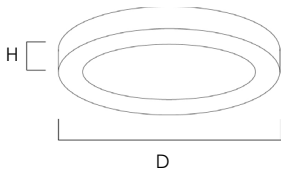

PRODUCT DESCRIPTION

Wafer was designed for the discriminate consumer who wants the low profile look of recessed without the high cost. Manufactured of die cast aluminum, Wafer brings ultimate heat dissipation to its edge lit technology. Edge lighting gives very even light distribution while dispersing heat over a larger area. The result of this is longer LED life and better light diffusion.

MEASUREMENTS

MODEL DIMENSION

57710	5"D x 0.5"H
57712	7"D x 0.5"H
57714	10"D x 0.5"H

HANGING WEIGHT

0.88 LB
1.21 LB
1.75 LB

LAMPING

MODEL	BULB TYPE	CRI	LUMENS	INIT	DEL	COL TEMP.	DIMMABLE	INPUT
57710	(1) 10W PCB LED (Integrated)	90+	700	600	3000K	ELV	120V	
57712	(1) 15W PCB LED (Integrated)	90+	1050	900	3000K	ELV	120V	
57714	(1) 20W PCB LED (Integrated)	90+	1400	1200	3000K	ELV	120V	

FINISHES OPTIONS:

- White (WT)
- Bronze (BZ)
- Satin Nickel (SN)

MATERIAL:

Die Cast Aluminum
PMMA Acrylic Diffuser

AVAILABLE SIZES:

5" | 7" | 10"

RATINGS:

ETL/cETL IP65
Wet Location
Energy Star
CA Title 24
ADA

ADDITIONAL:

RATED LIFE: 40,000 Hours
OPERATING TEMP: -20° C (-4°), 40° C (104° F)
PHOTOMETRIC: Report Found Online

Always consult a qualified electrician before installing any lighting product