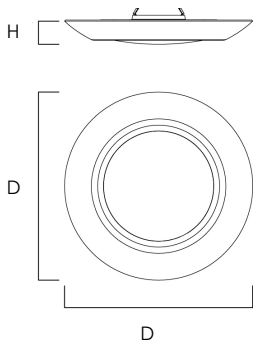

## 57647

- ETL/cETL IP65
- Slim 3/4 extension makes a great substitute for recessed lighting
- Fully dimmable with CL Triac Dimmers
- High powered LED output creates brighter shine
- For residential use only
- Approved for use in closets and storage spaces
- Lasts 25 times longer than incandescent
- Reduces energy consumption and operating costs by up to 80% over incandescent downlights
- Contains no mercury
- Easy to install: Fits all standard 3.25 or 4 J-Box (Pancake NOT recommended)
- Suitable for wet locations such as showers

### PRODUCT DESCRIPTION

This very compact LED flush mount easily installs on any 3.25" octagan box and gives the look of a recessed trim. Constructed of Die Cast Aluminum, the Diverse luminaire is dimmable and also approved for wet locations so it can be used in virtually any ceiling application, including showers.

### MEASUREMENT

DIMENSIONS : 7.5"D x 0.75"H  
HANGING WEIGHT : 0.51 Lb  
BP Width : 2.26"  
BP Height : 0.35"