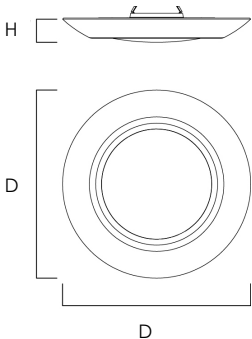

## 57640

- ETL/cETL IP65
- Slim 3/4 extension makes a great substitute for recessed lighting
- Fully dimmable with CL Triac Dimmers
- High powered LED output creates brighter shine
- For residential use only
- Lasts 25 times longer than incandescent
- Approved for use in closets and storage spaces
- Reduces energy consumption and operating costs by up to 80% over incandescent downlights
- Contains no mercury
- Easy to install: Fits all standard 3.25 or 4 J-Box (Pancake NOT recommended)
- Suitable for wet locations such as showers

### PRODUCT DESCRIPTION

This very compact LED flush mount easily installs on any 3.25" octagan box and gives the look of a recessed trim. Constructed of Die Cast Aluminum, the Diverse luminaire is dimmable and also approved for wet locations so it can be used in virtually any ceiling application, including showers.

### MEASUREMENT

DIMENSIONS : 13"W x 0.75"H x 13"L  
 HANGING WEIGHT : 2.04 Lb