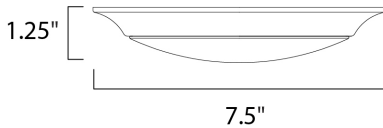

**PRODUCT DESCRIPTION**

This very compact LED flush mount easily installs on any 3.25" octagan box and gives the look of a recessed trim. Constructed of Die Cast Aluminum, the Diverse luminaire is dimmable and also approved for wet locations so it can be used in virtually any ceiling application, including showers.

**MEASUREMENTS**

DIMENSION : 7.5" L x 7.5" W x 1.25" H  
 HANGING WEIGHT : 0.57 lb

**LAMPING**

INPUT VOLTAGE : 120V  
 LUMENS : 1,050 Rated (950 Del.)  
 BULB : 1 x 15W (INTEGRATED), 15W Total  
 DIMMABLE : Dimmable  
 CRI : 80+ CRI  
 COLOR\_TEMP : 3000K