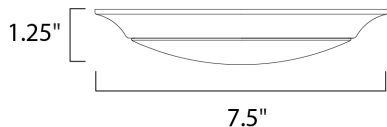

PRODUCT DESCRIPTION

This very compact LED flush mount easily installs on any 3.25" octagan box and gives the look of a recessed trim. Constructed of Die Cast Aluminum, the Diverse luminaire is dimmable and also approved for wet locations so it can be used in virtually any ceiling application, including showers.

MEASUREMENTS

DIMENSION : 7.5" L x 7.5" W x 1.25" H
 HANGING WEIGHT : 6.8 lb

LAMPING

INPUT VOLTAGE : 120V
 LUMENS : 1,050 Rated (950 Del.)
 BULB : 1 x 15W LED AC Integrated , 15W Total
 BULB INCLUDED : (Integrated)
 DIMMABLE : Triac CL
 CRI : 80+ CRI
 COLOR_TEMP : 3000K