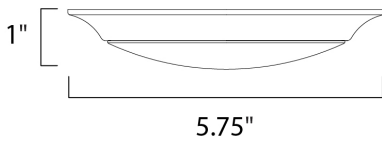

PRODUCT DESCRIPTION

This very compact LED flush mount easily installs on any 3.25" octagan box and gives the look of a recessed trim. Constructed of Die Cast Aluminum, the Diverse luminaire is dimmable and also approved for wet locations so it can be used in virtually any ceiling application, including showers.

MEASUREMENTS

DIMENSION : 7.5" L x 7.5" W x 1.25" H
 HANGING WEIGHT : 0.57 lb

LAMPING

INPUT VOLTAGE : 120V
 LUMENS : 1,050 Rated (950 Del.)
 BULB : 1 x 15W (INTEGRATED), 15W Total
 DIMMABLE : Dimmable
 CRI : 80+ CRI
 COLOR_TEMP : 2700K