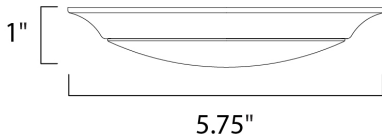

**PRODUCT DESCRIPTION**

This very compact LED flush mount easily installs on any 3.25" octagan box and gives the look of a recessed trim. Constructed of Die Cast Aluminum, the Diverse luminaire is dimmable and also approved for wet locations so it can be used in virtually any ceiling application, including showers.

**MEASUREMENTS**

DIMENSION : 7.5" L x 7.5" W x 1.25" H  
 HANGING WEIGHT : 6.8 lb

**LAMPING**

INPUT VOLTAGE : 120V  
 LUMENS : 1,050 Rated (950 Del.)  
 BULB : 1 x 15W (INTEGRATED), 15W Total  
 DIMMABLE : Dimmable  
 CRI : 80+ CRI  
 COLOR\_TEMP : 2700K