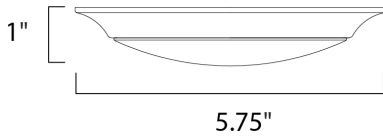

**PRODUCT DESCRIPTION**

This very compact LED flush mount easily installs on any 3.25" octagan box and gives the look of a recessed trim. Constructed of Die Cast Aluminum, the Diverse luminaire is dimmable and also approved for wet locations so it can be used in virtually any ceiling application, including showers.

**MEASUREMENTS**

DIMENSION : 5.75" L x 5.75" W x 1." H  
 HANGING WEIGHT : 0.4 lb

**LAMPING**

INPUT VOLTAGE : 120V  
 LUMENS : 900 Rated (800 Del.)  
 BULB : 1 x 12W (INTEGRATED), 12W Total  
 DIMMABLE : Dimmable  
 CRI : 80+ CRI  
 COLOR\_TEMP : 3000K