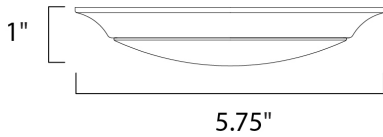

PRODUCT DESCRIPTION

This very compact LED flush mount easily installs on any 3.25" octagan box and gives the look of a recessed trim. Constructed of Die Cast Aluminum, the Diverse luminaire is dimmable and also approved for wet locations so it can be used in virtually any ceiling application, including showers.

MEASUREMENTS

DIMENSION : 5.75" L x 5.75" W x 1." H
 HANGING WEIGHT : 9.58 lb

LAMPING

INPUT VOLTAGE : 120V
 LUMENS : 900 Rated (800 Del.)
 BULB : 1 x 12W (INTEGRATED), 12W Total
 DIMMABLE : Dimmable
 CRI : 80+ CRI
 COLOR_TEMP : 3000K