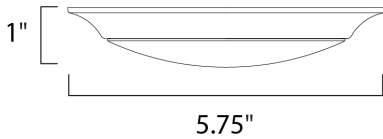

PRODUCT DESCRIPTION

This very compact LED flush mount easily installs on any 3.25" octagan box and gives the look of a recessed trim. Constructed of Die Cast Aluminum, the Diverse luminaire is dimmable and also approved for wet locations so it can be used in virtually any ceiling application, including showers.

MEASUREMENTS

DIMENSION : 5.75" L x 5.75" W x 1." H
 HANGING WEIGHT : 0.4 lb

LAMPING

INPUT VOLTAGE : 120V
 LUMENS : 900 Rated (800 Del.)
 BULB : 1 x 12W (INTEGRATED), 12W Total
 DIMMABLE : Dimmable
 CRI : 80+ CRI
 COLOR_TEMP : 2700K