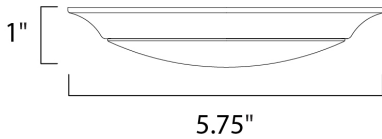

PRODUCT DESCRIPTION

This very compact LED flush mount easily installs on any 3.25" octagan box and gives the look of a recessed trim. Constructed of Die Cast Aluminum, the Diverse luminaire is dimmable and also approved for wet locations so it can be used in virtually any ceiling application, including showers.

MEASUREMENTS

DIMENSION : 5.75" L x 5.75" W x 1." H
 HANGING WEIGHT : 9.58 lb

LAMPING

INPUT VOLTAGE : 120V
 LUMENS : 900 Rated (800 Del.)
 BULB : 1 x 12W (INTEGRATED), 12W Total
 DIMMABLE : Dimmable
 CRI : 80+ CRI
 COLOR_TEMP : 2700K