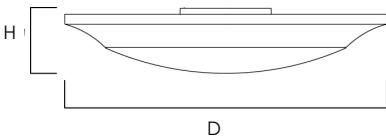

Job Name : _____
Job Type : _____
Quantity : _____
Comments : _____

PRODUCT DESCRIPTION

This very compact LED flush mount easily installs on any 3.25" octagon box and gives the look of a recessed trim. Constructed of Die Cast Aluminum, the Diverse luminaire is dimmable and also approved for wet locations so it can be used in virtually any ceiling application, including showers.

MEASUREMENTS

DIMENSIONS : 7.5"D x 1.5"H
HANGING WEIGHT : 0.57 lb

LAMPING

INPUT VOLTAGE : 120V
LUMENS : 1000 Rated (950 Del.)
BULB : (1) 15W PCB LED (Integrated)
DIMMABLE : Triac CL
CRI : 90+

Model	Color Temp.
57625	2700K
57627	3000K