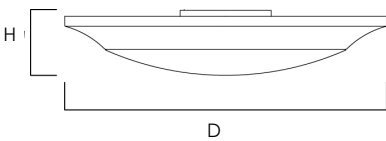

DIVERSE LED 7.5" I SURFACE MOUNT

57625 / 57627

- ETL/cETL IP65, Suitable for wet locations
- Slim 3/4 extension makes a great substitute for recessed lighting
- Fully dimmable with CL Triac Dimmers
- High powered LED output creates brighter shine
- For residential use only
- Easy to install: Fits all standard 3.25 or 4 J-Box (Pancake NOT Recommended)
- Approved for use in closets and storage spaces
- Lasts 25 times longer than incandescent
- Reduces energy consumption and operating costs by up to 80% over incandescent downlights

Job Name : _____
Job Type : _____
Quantity : _____
Comments : _____

PRODUCT DESCRIPTION

This very compact LED flush mount easily installs on any 3.25" octagon box and gives the look of a recessed trim. Constructed of Die Cast Aluminum, the Diverse luminaire is dimmable and also approved for wet locations so it can be used in virtually any ceiling application, including showers.

MEASUREMENTS

DIMENSIONS : 7.5"D x 1.5"H
HANGING WEIGHT : 0.57 Lb

LAMPING

INPUT VOLTAGE : 120V
LUMENS : 1000 Rated (900 Del.)
BULB : (1) 15W PCB LED (Integrated)
DIMMABLE : Triac CL
CRI : 90+

Model	Color Temp.
57625	2700K
57627	3000K