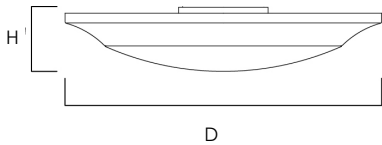

### MEASUREMENTS

DIMENSIONS : 5.75"D x 1"H  
HANGING WEIGHT : 0.40 Lb