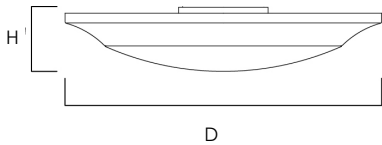

DIVERSE LED 5.75" I SURFACE MOUNT

57622 / 57624

- ETL/cETL IP65, Suitable for wet locations
- Slim 3/4 extension makes a great substitute for recessed lighting
- Fully dimmable with CL Triac Dimmers
- High powered LED output creates brighter shine
- For residential use only
- Easy to install: Fits all standard 3.25 or 4 J-Box (Pancake NOT Recommended)
- Approved for use in closets and storage spaces
- Lasts 25 times longer than incandescent
- Reduces energy consumption and operating costs by up to 80% over incandescent downlights

Job Name : _____
Job Type : _____
Quantity : _____
Comments : _____

PRODUCT DESCRIPTION

This very compact LED flush mount easily installs on any 3.25" octagon box and gives the look of a recessed trim. Constructed of Die Cast Aluminum, the Diverse luminaire is dimmable and also approved for wet locations so it can be used in virtually any ceiling application, including showers.

MEASUREMENTS

DIMENSIONS : 5.75"D x 1"H
HANGING WEIGHT : 0.40 Lb

LAMPING

INPUT VOLTAGE : 120V
LUMENS : 800 Rated (750 Del.)
BULB : (1) 12W PCB LED (Integrated)
DIMMABLE : Triac CL
CRI : 90+

Model	Color Temp.
57622	2700K
57624	3000K