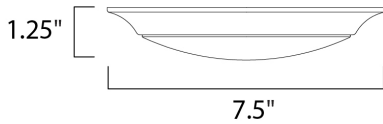

PRODUCT DESCRIPTION

This very compact LED flush mount easily installs on any 3.25" octagan box and gives the look of a recessed trim. Constructed of Die Cast Aluminum, the Diverse luminaire is dimmable and also approved for wet locations so it can be used in virtually any ceiling application, including showers.

MEASUREMENTS

DIMENSION : 7.5" L x 7.5" W x 1.25" H
 HANGING WEIGHT : 0.6 lb

LAMPING

LUMENS : 1,280 Rated (850 Del.)
 BULB : 1 x 15W LED AC Integrated , 15W Total
 BULB INCLUDED : (Integrated)
 DIMMABLE : Triac CL
 CRI : 90+ CRI
 COLOR_TEMP : 3000K