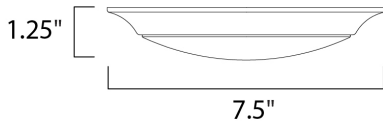

PRODUCT DESCRIPTION

This very compact LED flush mount easily installs on any 3.25" octagan box and gives the look of a recessed trim. Constructed of Die Cast Aluminum, the Diverse luminaire is dimmable and also approved for wet locations so it can be used in virtually any ceiling application, including showers.

MEASUREMENTS

DIMENSION : 7.5" L x 7.5" W x 1.25" H
 HANGING WEIGHT : 0.6 lb

LAMPING

LUMENS : 1,270 Rated (800 Del.)
 BULB : 1 x 15W LED PCB , 0W Total
 BULB INCLUDED : (Included)
 DIMMABLE : LED
 CRI : 90+ CRI
 COLOR_TEMP : 2700K